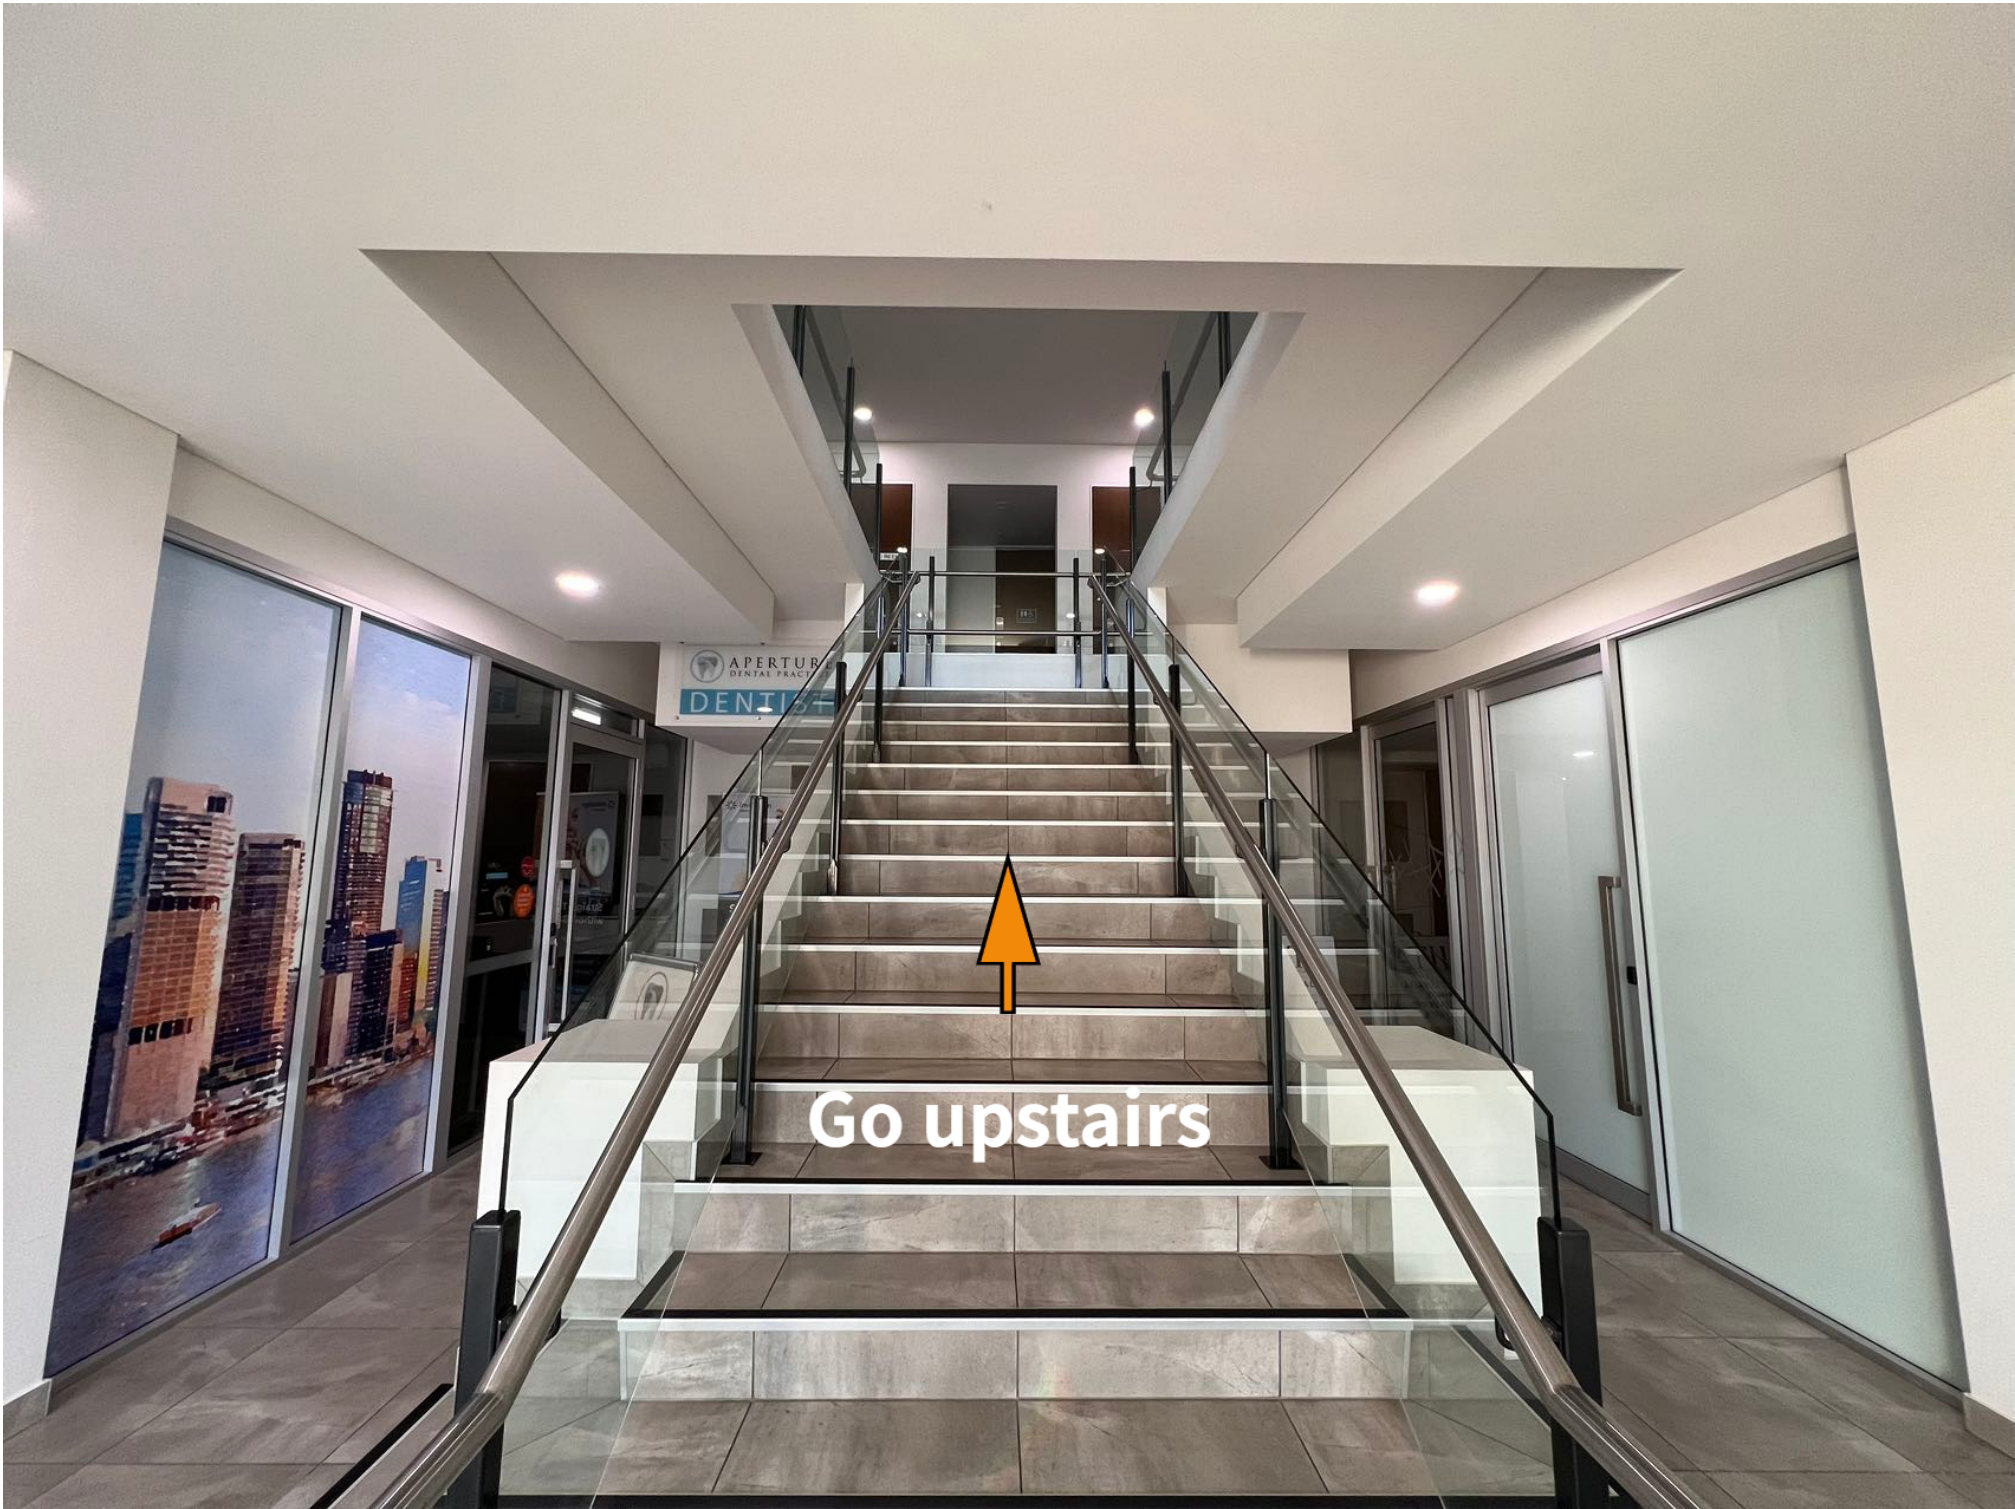

Go into this building  
Building 3

APERTURE  
DENTAL PRACTICE  
DENI

Go upstairs

CAD Accounting  
EZOZ MIGRATION

FIRE

EM EZOZ 易译移民  
MIGRATION

Open Hours  
Tue - Sat  
9 am - 5 pm  
  
Sun - Mon  
Closed

We are here !